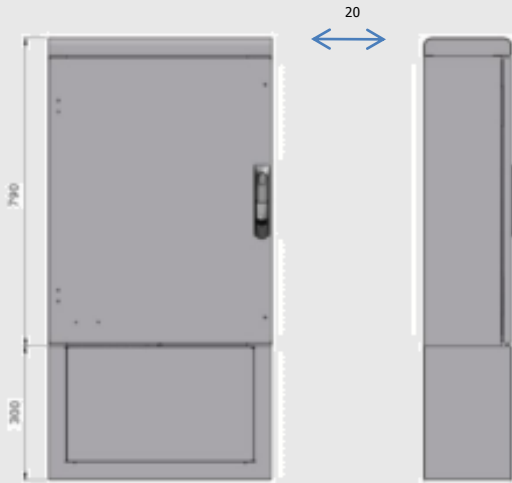

# ACE PON Cabinet

Size 1.090 x 500 x 200 mm