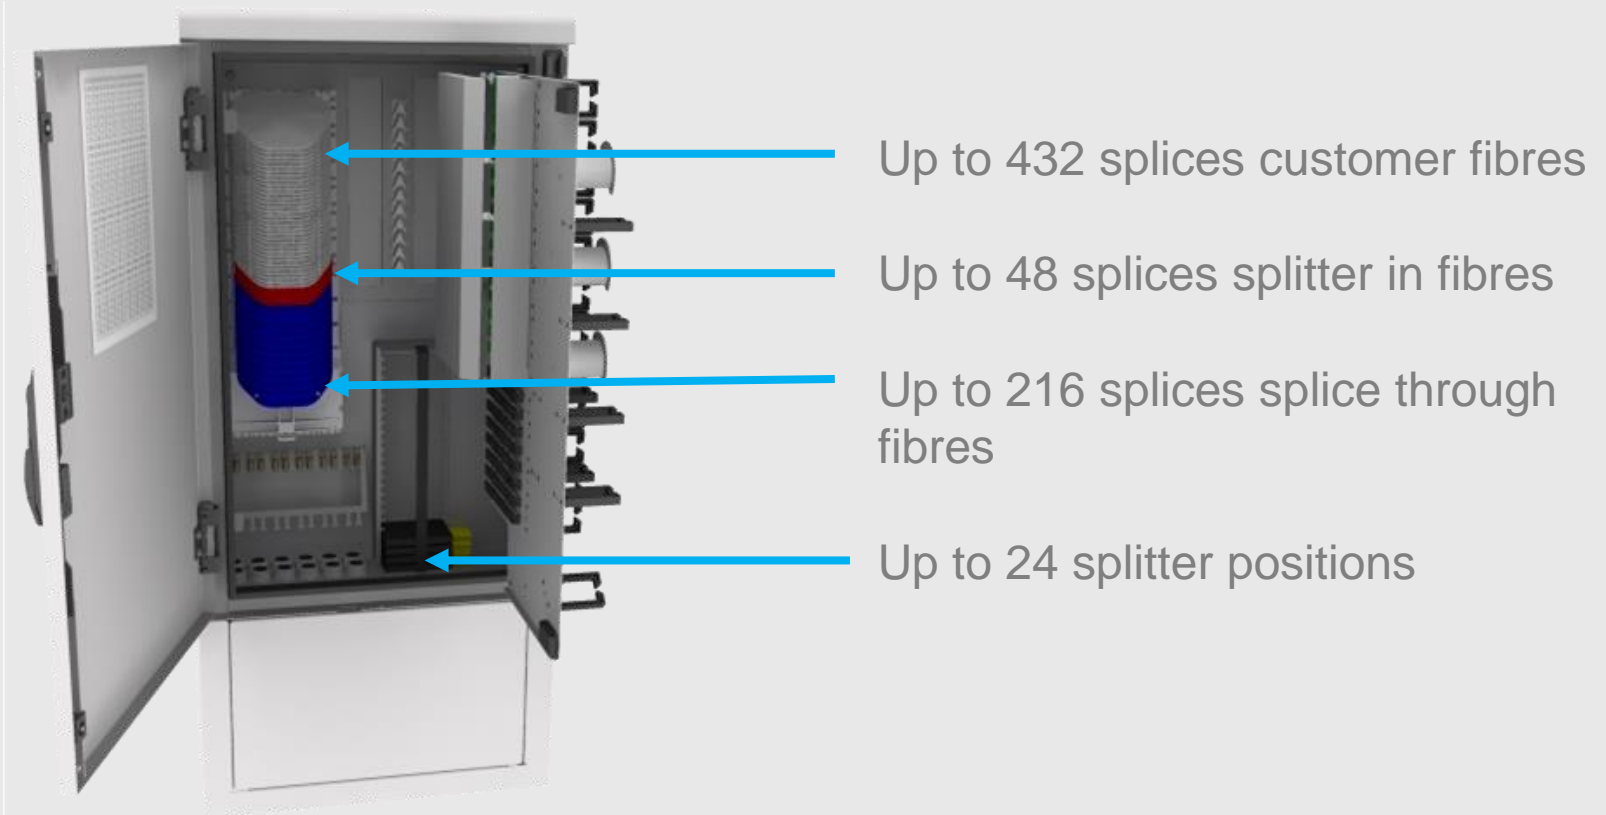

ACE PON Cabinet